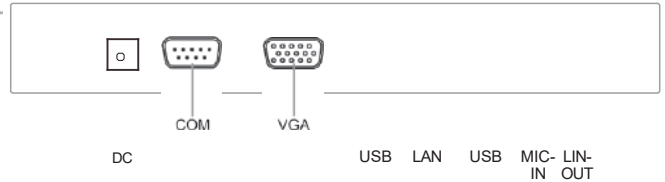

BELDON

TOUCH POS FOLDABLE TERMINAL

MODEL – POSM901

BELDONPOS.COM

BELDON

Customer Display

Main Specification

Main Board	Professional Pos Motherboard
CPU	Intel J4125/ J6412 / CORE i5 4 th GEN / CORE i512 th GEN
Memory	4GB/ 8GB/ 16GB RAM
Hard disk	64GB / 128GB / 256GB / 512GB SSD
Panel	15" 4:3 Industrial grade panel
Touch screen	Capacitive Touch
Resolution	1024*768
Power supply	Input:110V—240V 50/63Hz 2A, Output:12V DC 5A

External I/O

USB	4*USB ports
LAN	1*LAN port (10M/100M)
VGA	1*VGA
COM	1*Serial port
Audio	1*1 Audio input (MIC); 1* Audio output

Optional

Customer Display	VFD 2 line, 40 digits / LED 8N, 8 digits / 9.7"LED Screen, Resolution 1024*768
MSR	Track 1+2+3
WIFI	Wifi 2.4GHZ
OS	Windows 7 / 8 / 10 / 11

Package

N.W.	4.7 kg
G.W.	6.0 kg
Package Size	415*390*205mm