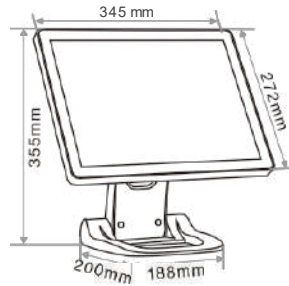

BELDON

TOUCH POS FOLDABLE TERMINAL

MODEL – POSM901

BELDONPOS.COM

BELDON

Customer Display

Main Specification

Main Board	Professional Pos Motherboard
CPU	Intel J4125/ J6412 / CORE i5 4 th GEN / CORE i512 th GEN
Memory	4GB/ 8GB/ 16GB RAM
Hard disk	64GB / 128GB / 256GB / 512GB SSD
Panel	15" 4:3 Industrial grade panel
Touch screen	Capacitive Touch
Resolution	1024*768
Power supply	Input:110V—240V 50/63Hz 2A, Output:12V DC 5A

External I/O

USB	4*USB ports
LAN	1*LAN port (10M/100M)
VGA	1*VGA
COM	1*Serial port
Audio	1*1 Audio input (MIC); 1* Audio output

Optional

Customer Display	VFD 2 line, 40 digits / LED 8N, 8 digits / 9.7"LED Screen, Resolution 1024*768
MSR	Track 1+2+3
WIFI	Wifi 2.4GHZ
OS	Windows 7 / 8 / 10 / 11

Package

N.W.	4.7 kg
G.W.	6.0 kg
Package Size	415*390*205mm